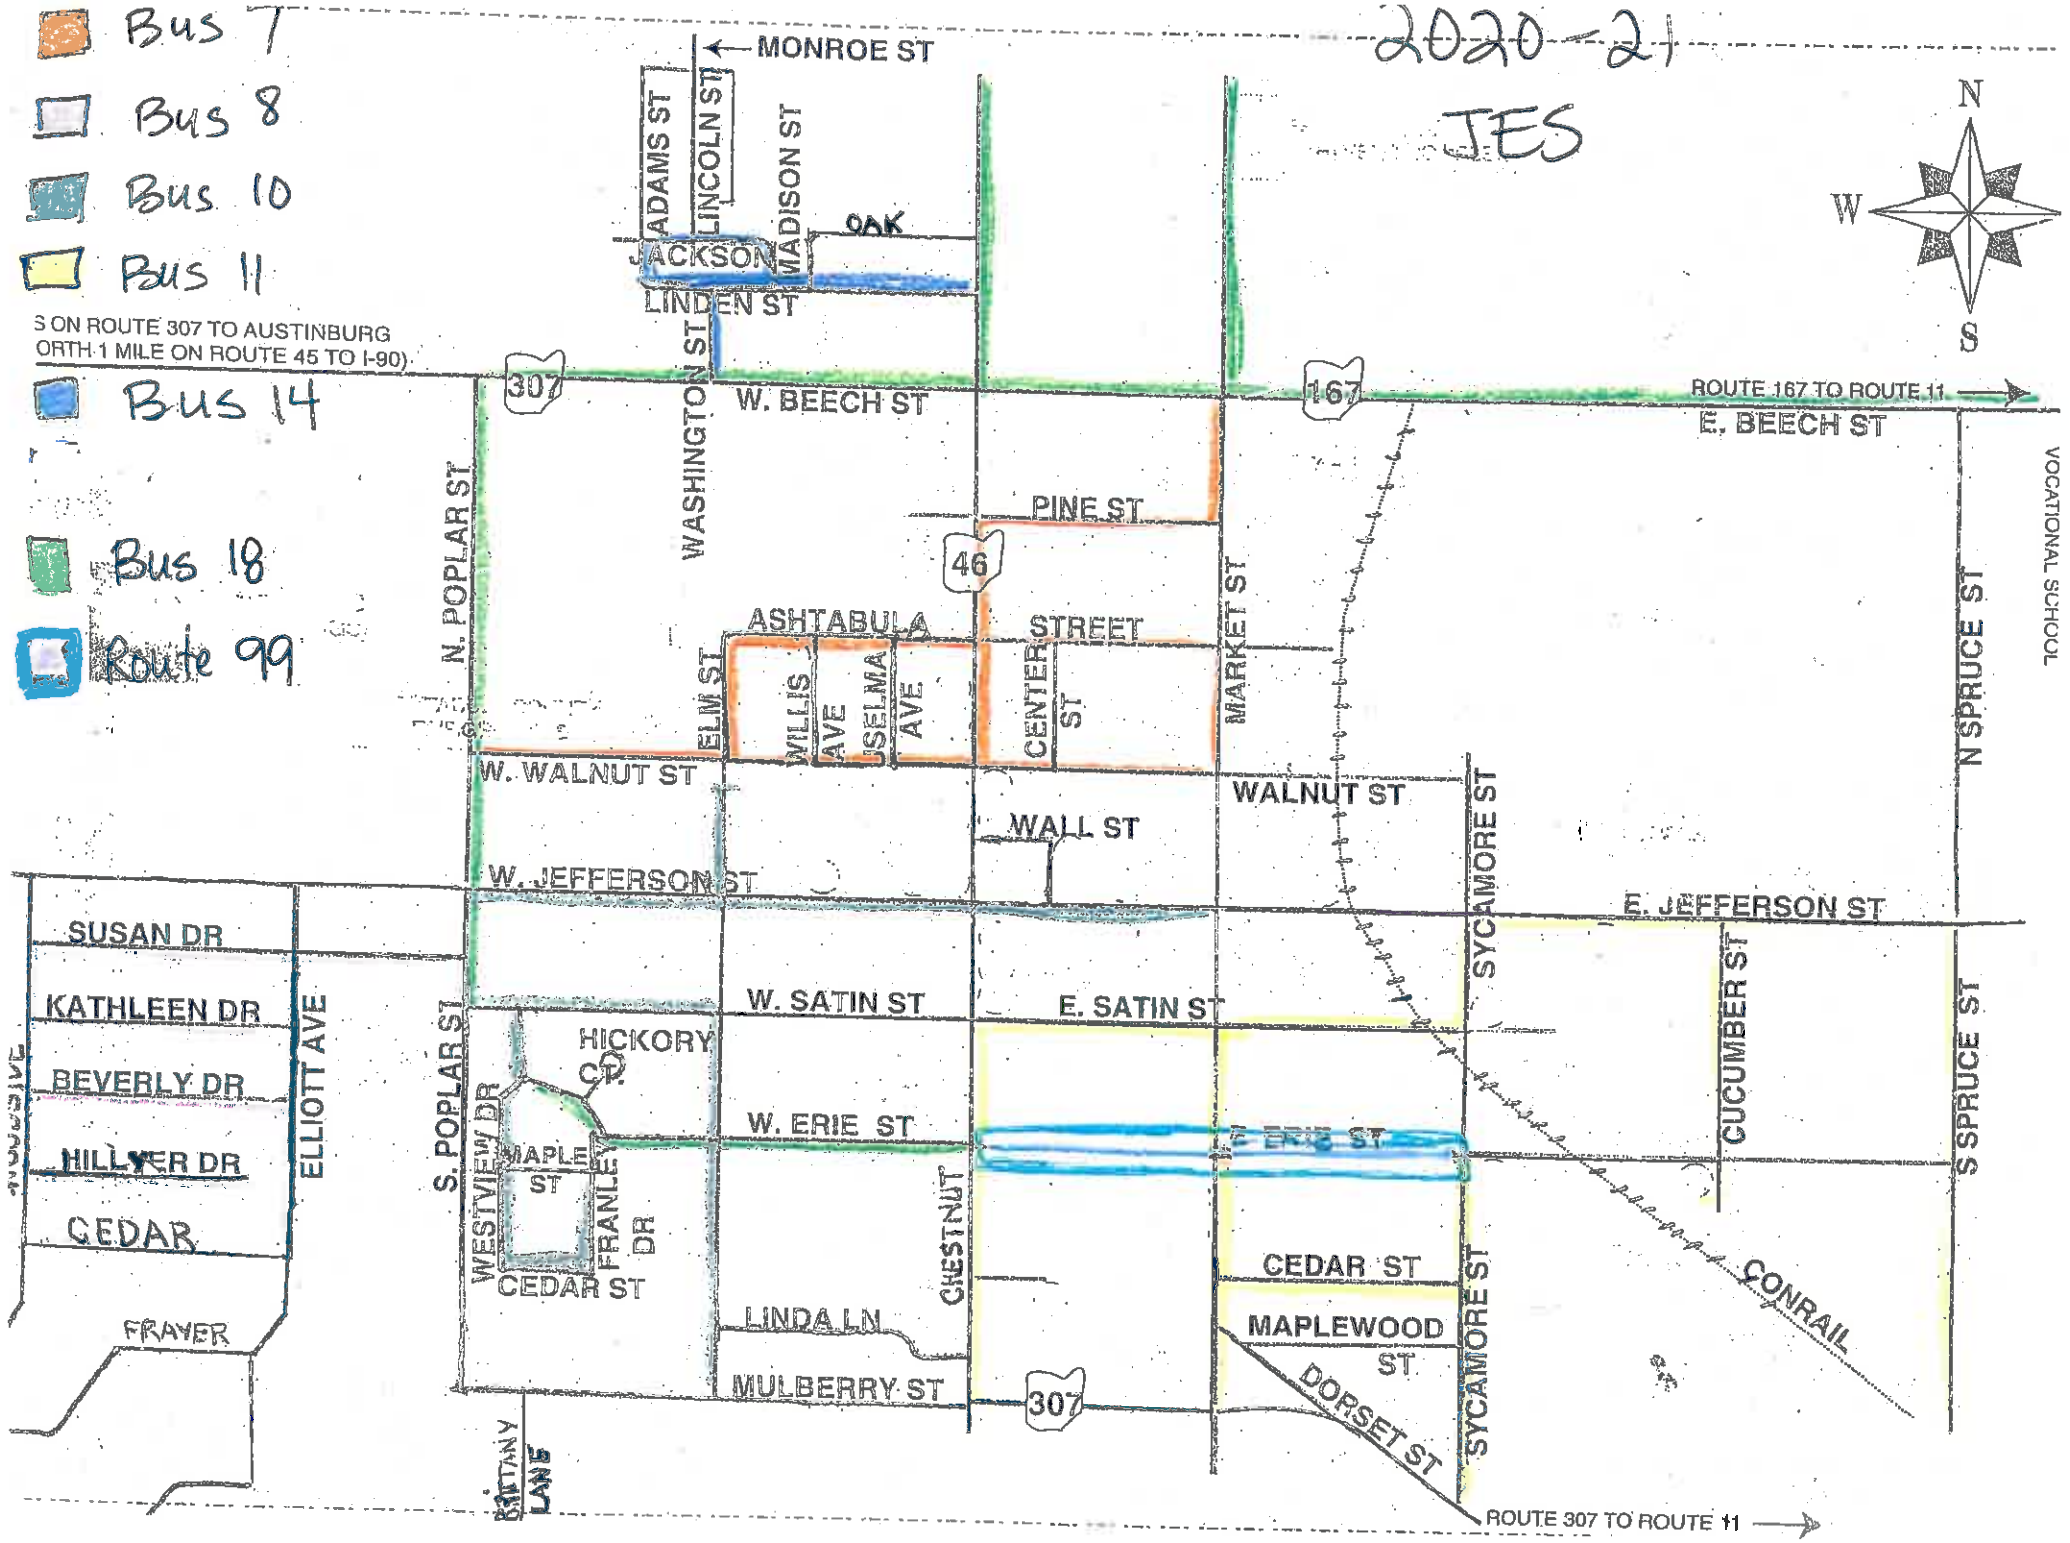

2020-21

JES

-  Bus 7
-  Bus 8
-  Bus 10
-  Bus 11

3 ON ROUTE 307 TO AUSTINBURG
ORTH. 1 MILE ON ROUTE 45 TO I-90.

-  Bus 14

-  Bus 18

-  Route 99

VOCATIONAL SCHOOL

ROUTE 307 TO ROUTE 11