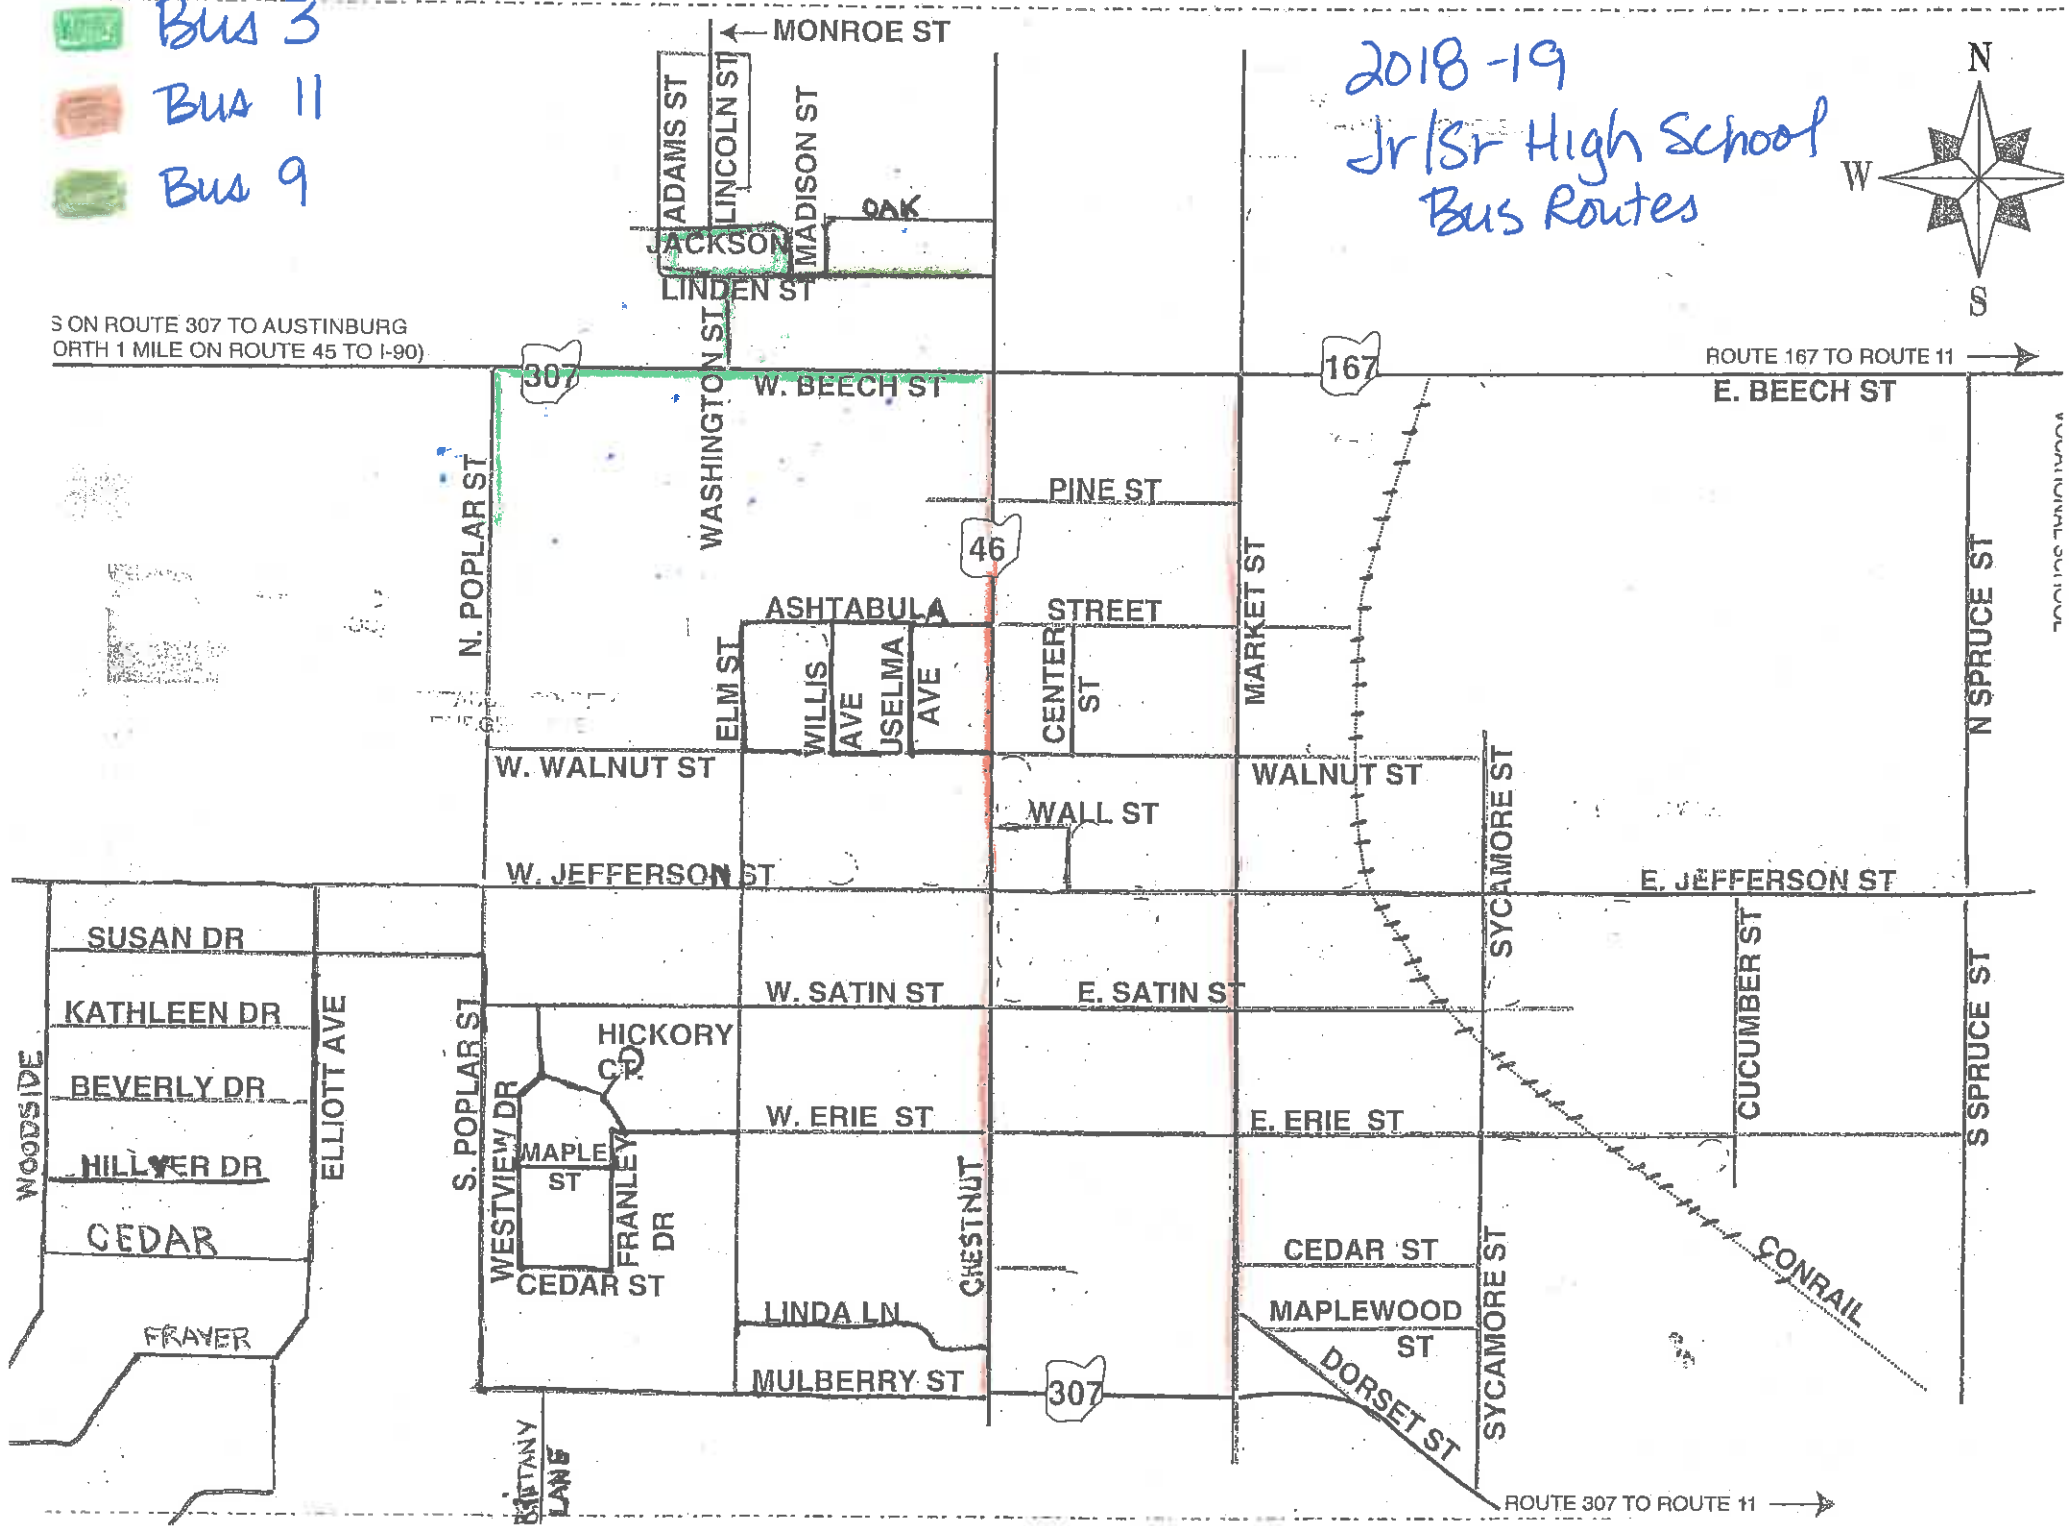

-  Bus 3
-  Bus 11
-  Bus 9

2018-19
Jr/Sr High School
Bus Routes

S ON ROUTE 307 TO AUSTINBURG
ORTH 1 MILE ON ROUTE 45 TO I-90)

ROUTE 167 TO ROUTE 11 →

WOODSIDE

SUSAN DR

KATHLEEN DR

BEVERLY DR

HILLYER DR

CEGAR

FRAYER

ELLIOTT AVE

S. POPLAR ST

WESTVIEW DR

MAPLE ST

FRANLEY DR

CEGAR ST

HICKORY

CO

LANG

W. WALNUT ST

W. JEFFERSON ST

W. SATIN ST

W. ERIE ST

DORSET ST

SYCAMORE ST

CUCUMBER ST

S SPRUCE ST

CONRAIL

ROUTE 307 TO ROUTE 11 →